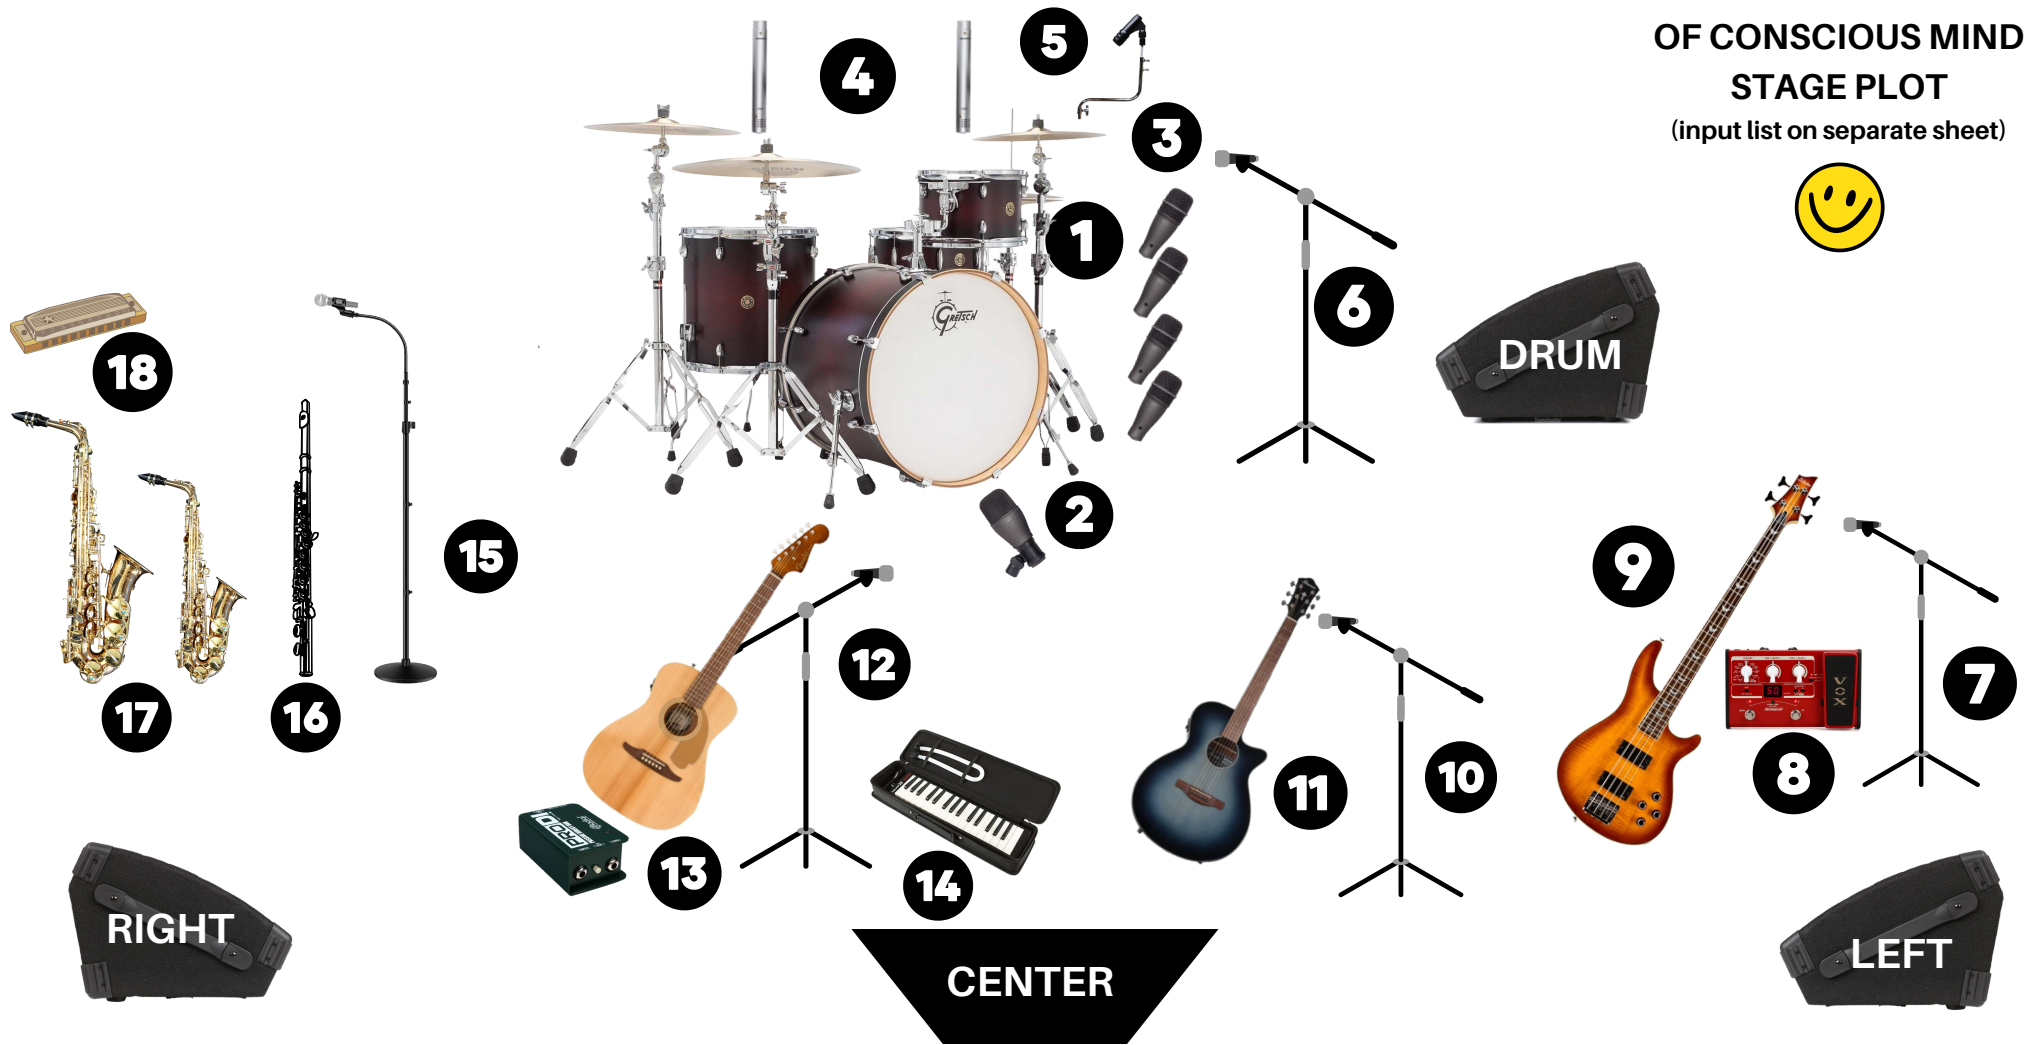

**OF CONSCIOUS MIND  
STAGE PLOT**

(input list on separate sheet)

- 1. Drums/ 3 toms
- 2. Bass Drum Mic
- 3. Kick, snare, rack tom, floor tom mics
- 4. Overhead mics
- 5. Hi-hat mic
- 6. Vocal mic/stand
- 7. Vocal Mic/stand
- 8. Bass effects Pedal
- 9. Bass guitar

- 10. Vocal Mic/stand
- 11. Acoustic guitar w/ XLR input
- 12. Vocal Mic/stand
- 13. Acoustic Guitar/DI
- 14. Melodica
- 15. Instrument Mic/gooseneck stand
- 16. Flute
- 17. Alto/tenor sax
- 18. Harmonica

Notes:

- We do NOT have our own DI
- We DO Have our own vocal mics
- We do NOT have drum mics. (we used to, but that's a story for another time)
- We would LOVE to use your mic stands. Scottie (wind) brings his own gooseneck.
- Input List Attached!
- THANK YOU FOR ALL YOU DO!!